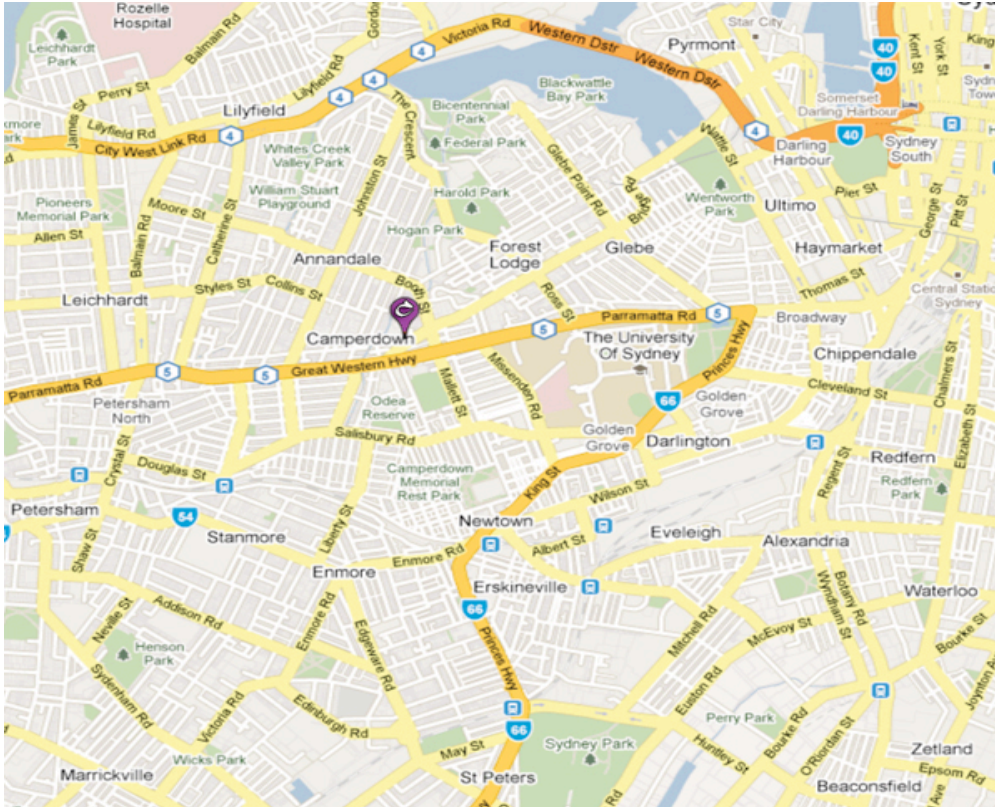

# CARAMELL DANCE STUDIO

78 Pyrmont Bridge Rd, Camperdown 2050

## DRIVING

From the City:

Turn right off Broadway/Parramatta Rd onto Ross St,. Then Left on to Bridge Rd, this turns into Pyrmont Bridge Rd.

From Parramatta/Inner west:

Turn Left off Parramatta Rd onto Pyrmont Bridge Rd.

## BUS

Buses leave the city every 5-10 minutes.

The following buses can be taken from Town hall or Central (Railway Square):

412, 435, 436, 437, 438, 440, 461, 480, 483 & L40.

Exit the bus at the Parramatta Rd & Australia St Stop (opposite Mobil Service Station.)